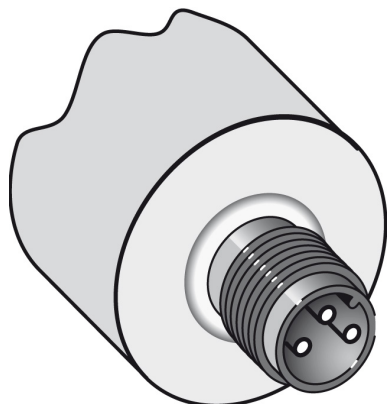

Instrukcje okrelaj ce

E:	0 mm
Uwaga:	Associated graphic see "Installation"

Installation note

Dimensional drawing

Alle Maße in mm

Connection diagram

Connection type

Australia