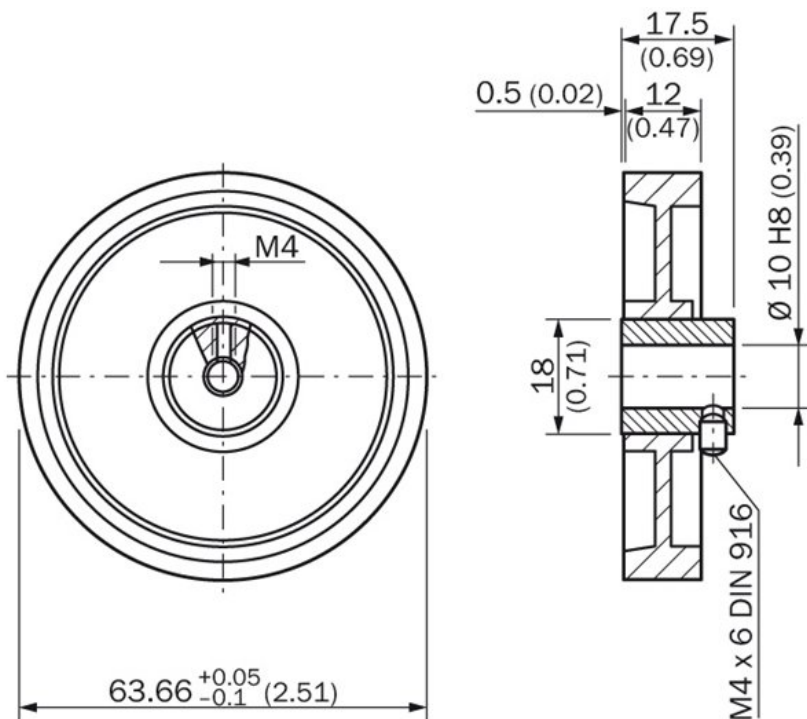

Rysunek techniczny