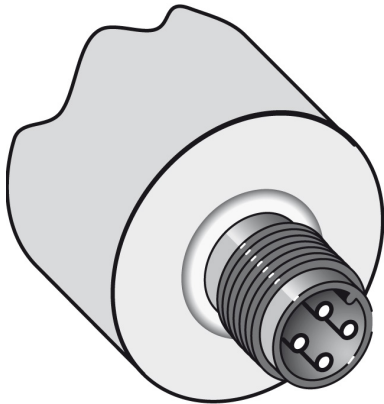

## Rysunek techniczny

All dimensions in mm (inch)

Connection diagram

---

Connection type

---

**Australia**

Phone +61 3 9457 0600  
1800 334 802 – tollfree  
E-Mail sales@sick.com.au